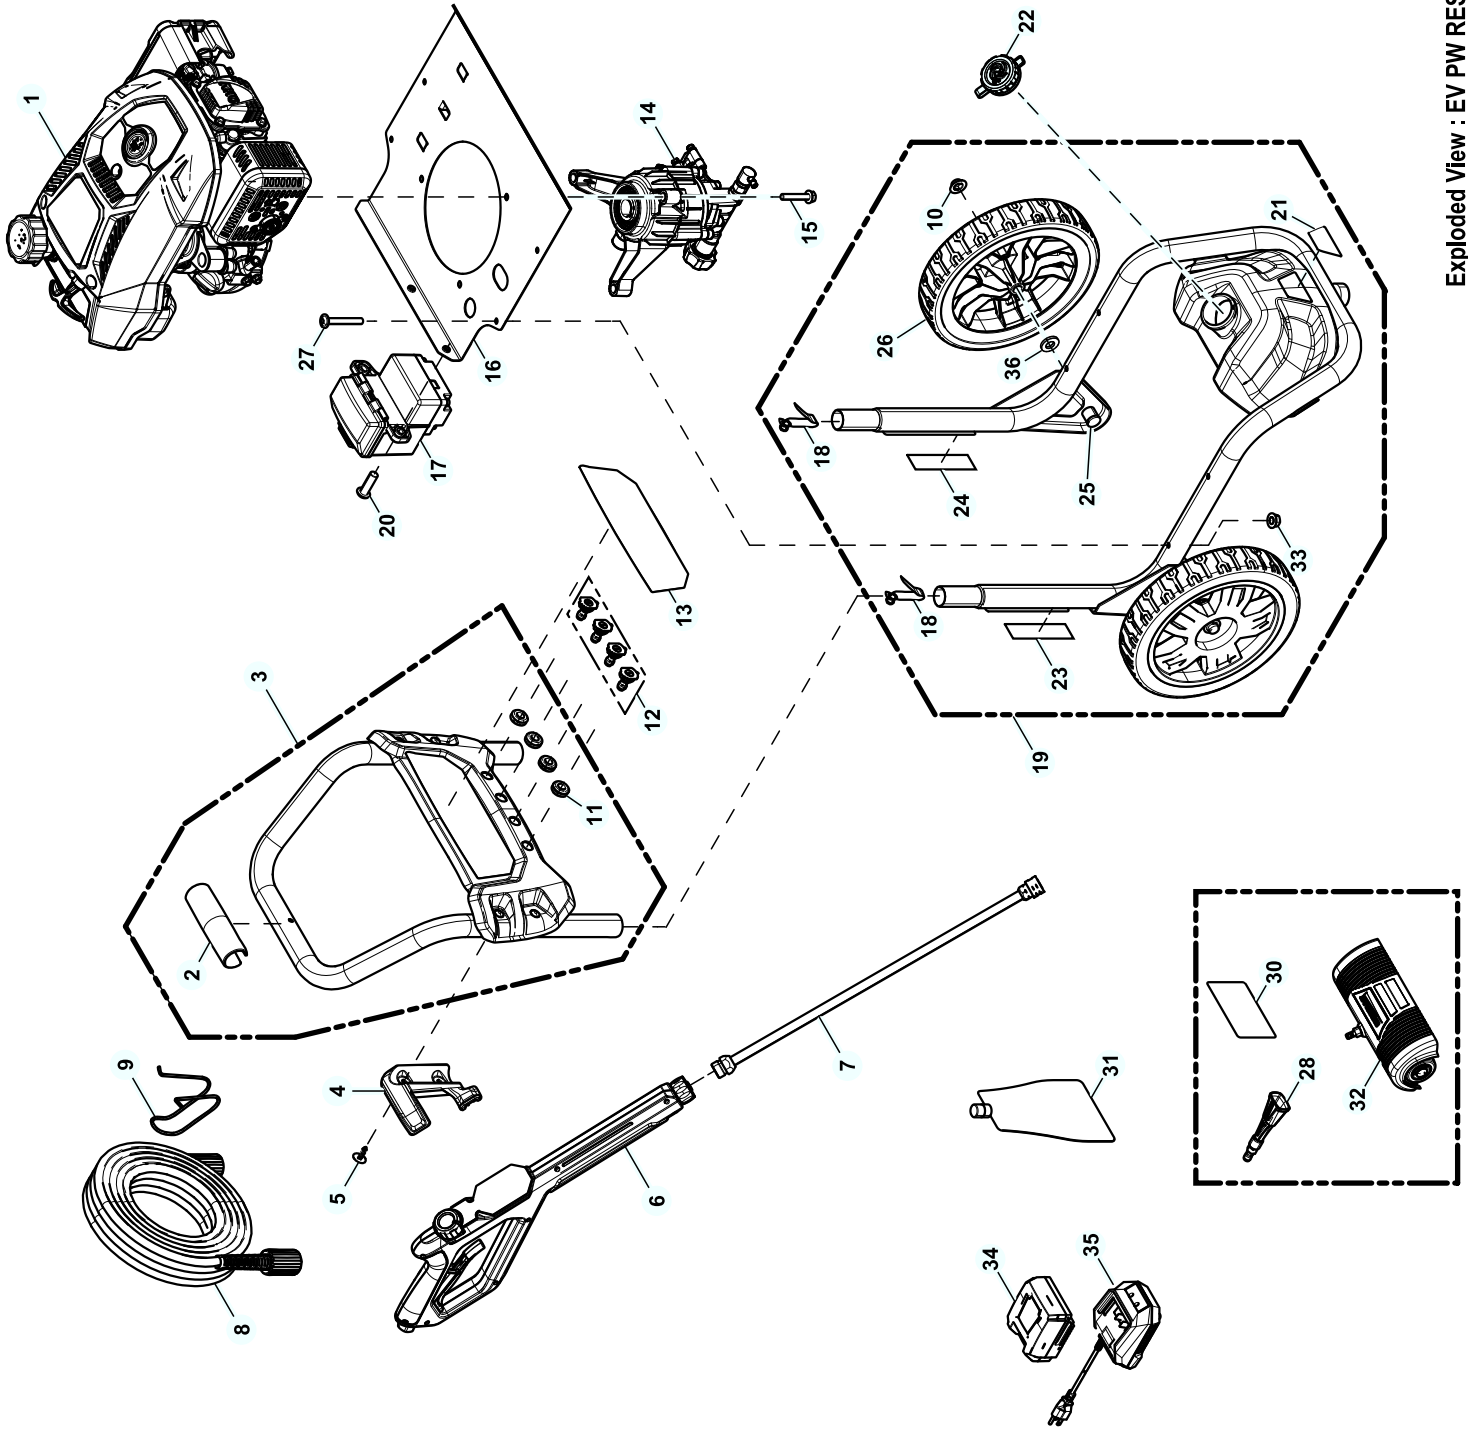

GROUP EV

EXPLODED VIEW: EV PW RESI VE E-START**DRAWING #: 10000042048****GROUP EV**

ITEM	PART#	QTY.	DESCRIPTION
1	10000017960	1	ENGINE
2	0L4739	1	HANDLE C-GRIP
3	10000012847	1	HANDLE KIT PW RESI NO DECAL
4	0L6431	1	HOLSTER VP GUN BLACK
5	0J1449	2	FASTENER RIBBED SHANK CHRSTM T
6	10000009382	1	GUN VPG M22, ORANGE
7	0H9640	1	LANCE ASSY-20" LONG
8	0K0921	1	HOSE (G0071321)
	10000038679	1	HOSE (G0071431)
9	0J3052	1	HOOK-HOSE
10	0K9974	2	PUSH NUT
11	0J3079	4	GROMMET-NOZZLE
12	0H9617A	1	KIT-NOZZLE
13	10000020227	1	DECAL NOZZLE BILLBOARD E-START
14	10000037038	1	PUMP AXIAL
15	G073144	3	SCREW HHFC M8-1.25 X 45 G8.8
16	10000020625	1	ST03 PLATE VERT ENGINE MOUNTING BLK
17	10000018924	1	ASSY BATTERY BOX 12V
18	0G5442	2	SNAP BUTTON
19	10000027407	1	CRADLE KIT
20	0D6029	2	TAPTITE
21	0L2091	1	DECAL NO NOT USE BLEACH
22	0K4078A	1	CAP CHEM TANK
23	10000017961	1	DECAL QUICK START
24	10000017938	1	DECAL QUICK START
25	10000021533	2	PIN AXLE
26	0J6276	2	WHEEL
27	0J3331	4	SCREW BFHSC M6-1.0 X 45 BLK ZP
28	0L3579	1	PW FOAMER QC (G0071431 ONLY)
29	10000007185	1	BAG MESH DRAWSTRING (G0071431 ONLY)
30	10000008335	1	CARD LAMINATED PW ACCESSORY (G0071431 ONLY)
31	10000005883	1	OIL POUCH 16 OZ SAE 30
32	10000008337	1	ASSY POWER BROOM (G0071431 ONLY)
33	0D3700	4	NUT FLANGE M6-1.0 NYLON
34	10000020303	1	ASSY BATTERY 12V LITHIUM ION
35	10000020284	1	ASSY CHARGER BATTERY 12V LI ION
36	G022304	2	WASHER FLAT 1/2 ZINC
37	10000044587	1	CHEMICAL HOSE (NOT SHOWN)